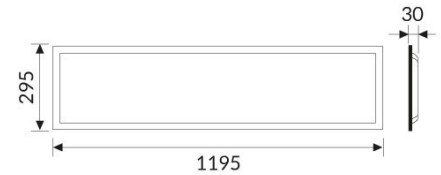

ABSENT ESSENTIAL DPL

CODE		FLUX	SIZE	CERTIFICATIONS
41DPL36K4EM3	36W 4000K	4140lm	1195x295mm	   

Optics

Diffuser with Diamond Prism LED (DPL) technology for controlled emission UGR<19.

Body

Aluminum with epoxy powder coating.