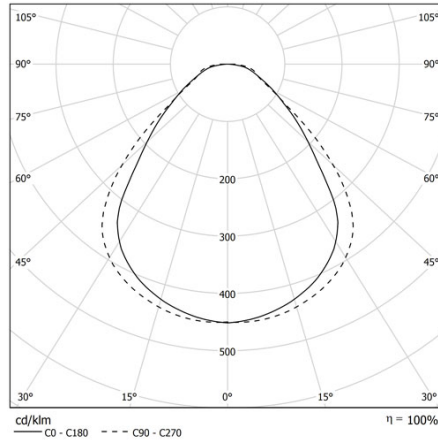

ABSENT ESSENTIAL DPL

CODE		FLUX	SIZE	CERTIFICATIONS
41DPL36K4EM3	36W 4000K	4140lm	1195x295mm	   

Optics

Diffuser with Diamond Prism LED (DPL) technology for controlled emission UGR<19.

Body

Aluminum with epoxy powder coating.